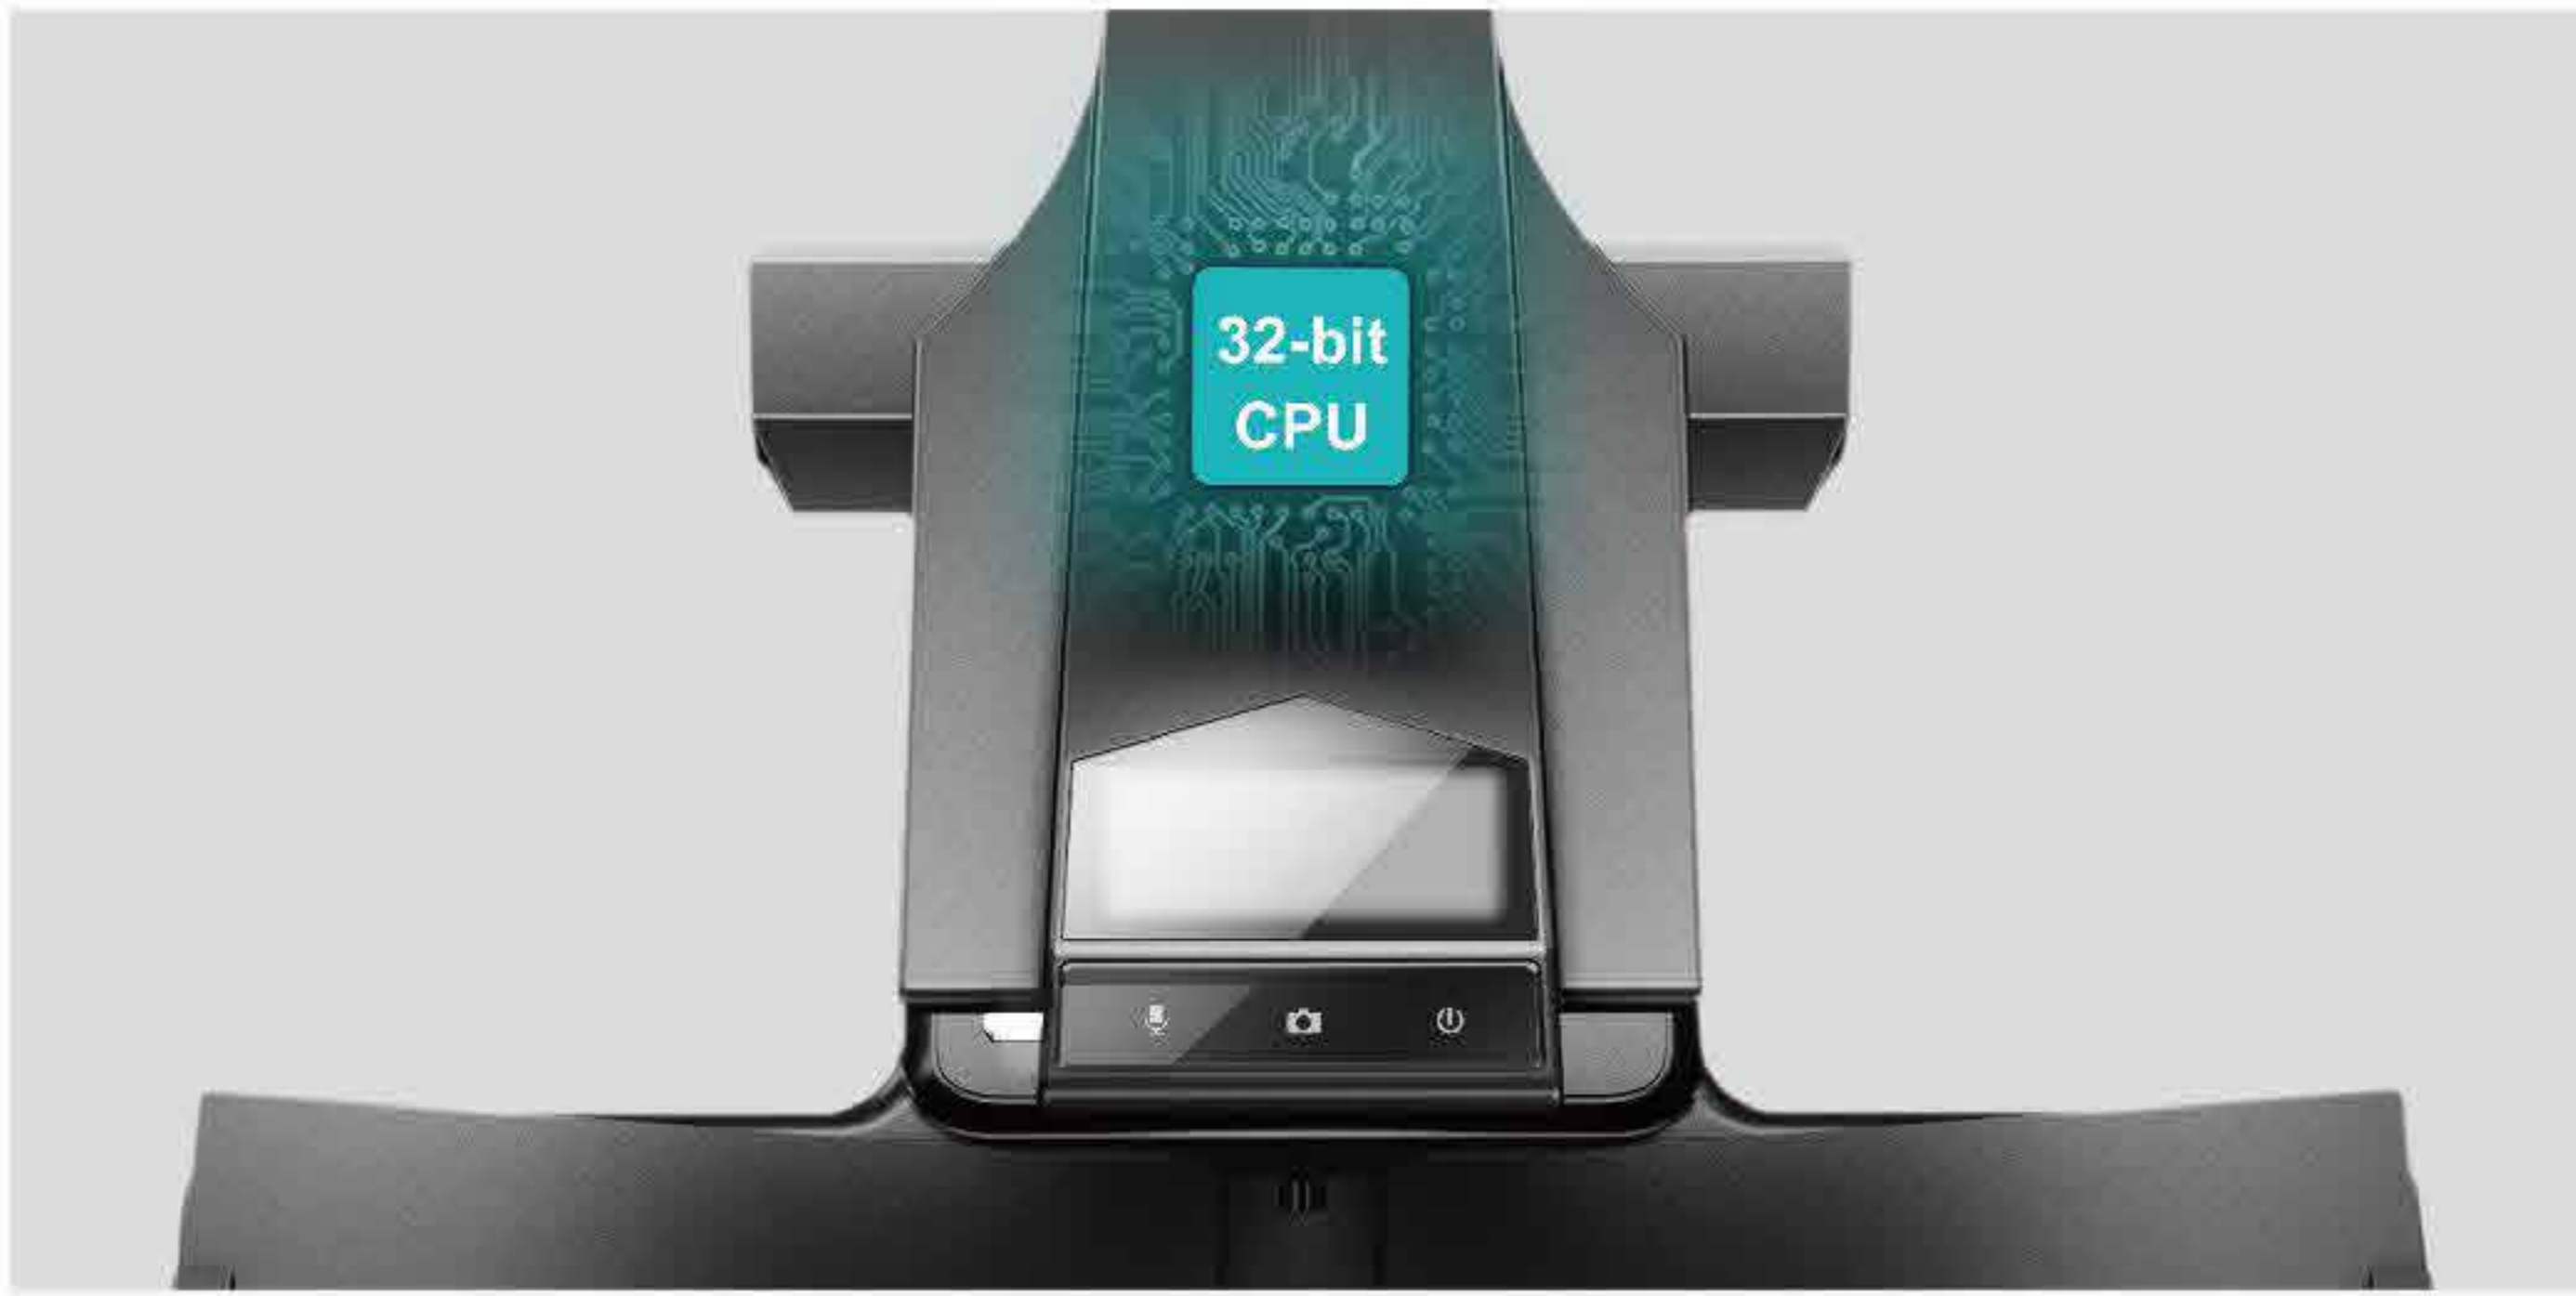

CZUR M3000 Pro Professional Book Scanner

1.2s Dual Pages

20MP HD Camera

Anti-reflection

Up to A3 Size

OCR by ABBYY

Book Cradle

M3000 Pro Features

Fast Speed & High Quality Image

32-bit MIPS CPU — scanning speed 60 pages/min
20MP HD SONY camera enables high quality images

Efficient OCR Technology

Powered by ABBYY
Support 187 languages

Innovative Image Processing Software with Original Algorithm

Auto Curve Flattening & Finger Cots Removal

Auto Combining Sides

Powerful Batch Editing Functions

Switch color mode

Add watermark

Crop

Detect blank pages

Standardize pages

OCR to Excel

M3000 Pro parameters

Sensor	HD CMOS	Dimension	505*520*425 mm (L*W*H)
CPU	32-bit MIPS, 1GB DDR3	Weight	4.5 kg Net
Pixel	20M	Scan mode	Manual/Auto
Resolution	5248*3936	Scan speed	60 pages/min
System support	XP/Win7/Win8/Win10, 32-bit/64-bit	Export format	JPG/PDF/Searchable PDF/TIFF/WORD/EXCEL
USB port	2.0 high speed	Video output	MJPEG, YUV
Power supply	External adapter, input 100-240V 50/60Hz, output 9V/2A	PC recommended	CPU: core I5 and above Memory: 4G and above