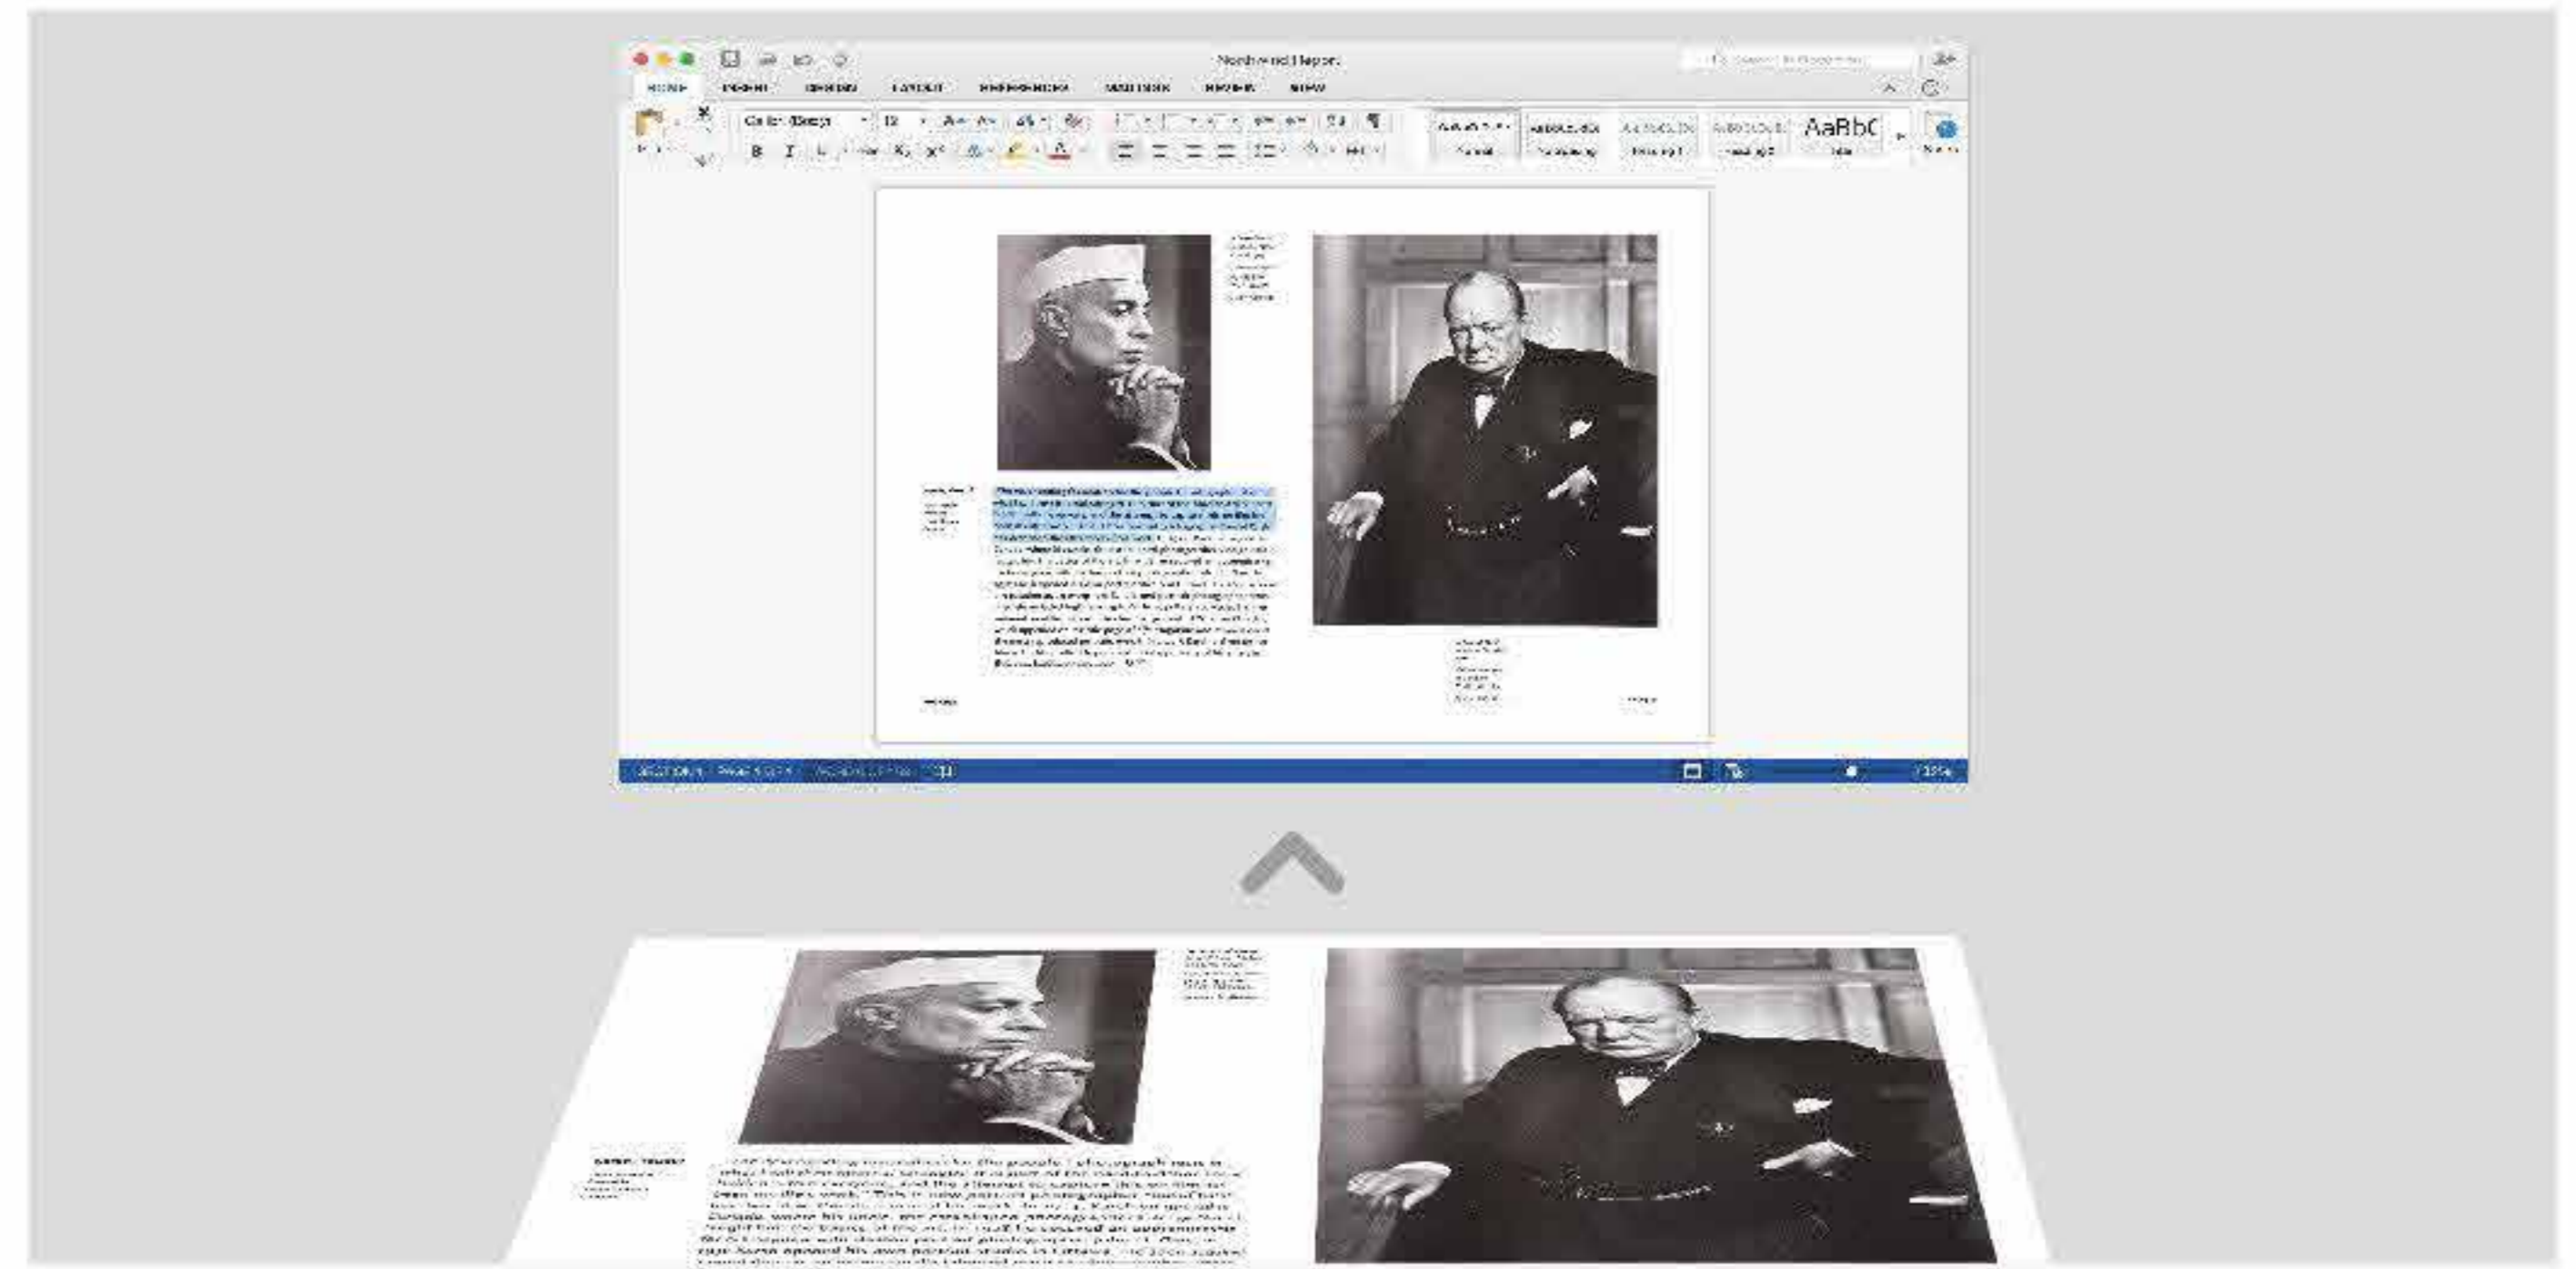

Efficient OCR Technology

Powered by ABBYY
Support 187 languages