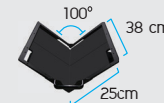

Adjustable cradle supports, protects bookbindings and adjusts for varying book thickness

Supports Canon and Nikon DSLRs

Max scan speed 800 pages/hour

Max scanning size supported

Max scanning size 2 x A2
43 x 62 cm (16.9" x 24.4")
Max book thickness: 15 cm

Max scanning size 2 x A3
30 x 44 cm (11.8" x 17.3")
Max book thickness: 12 cm

Max scanning size 2 x Legal size
25 x 38 cm (10" x 15")
Max book thickness: 5 cm

Max scanning size 2 x A2
44 x 64.5 cm (17.5" x 25.3")
Max book thickness: 9 cm