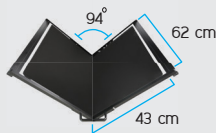

Adjustable cradle supports, protects bookbindings and adjusts for varying book thickness

Supports Canon and Nikon DSLRs

Max scan speed 800 pages/hour

Max scanning size supported

Max scanning size 2 x A2
43 x 62 cm (16.9" x 24.4")
Max book thickness: 15 cm